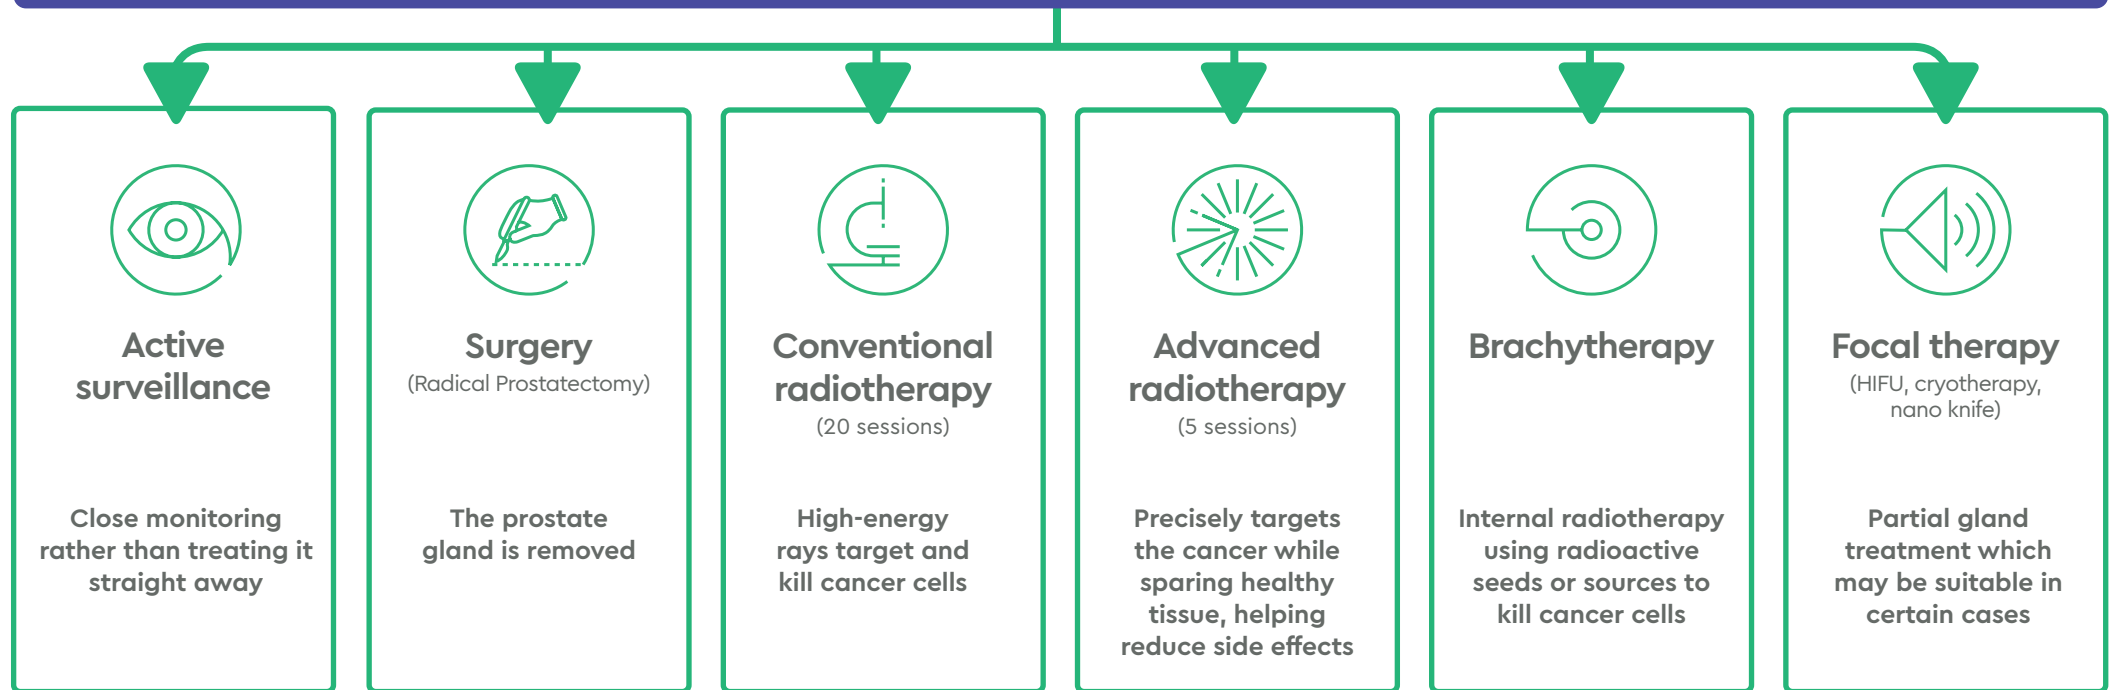

Localised Prostate Cancer – Your Treatment Pathway

A guide to your options*

Treatment options

For more information visit: genesiscare.com/uk

* For early or low/intermediate risk prostate cancer

Local Recurrence of Prostate Cancer