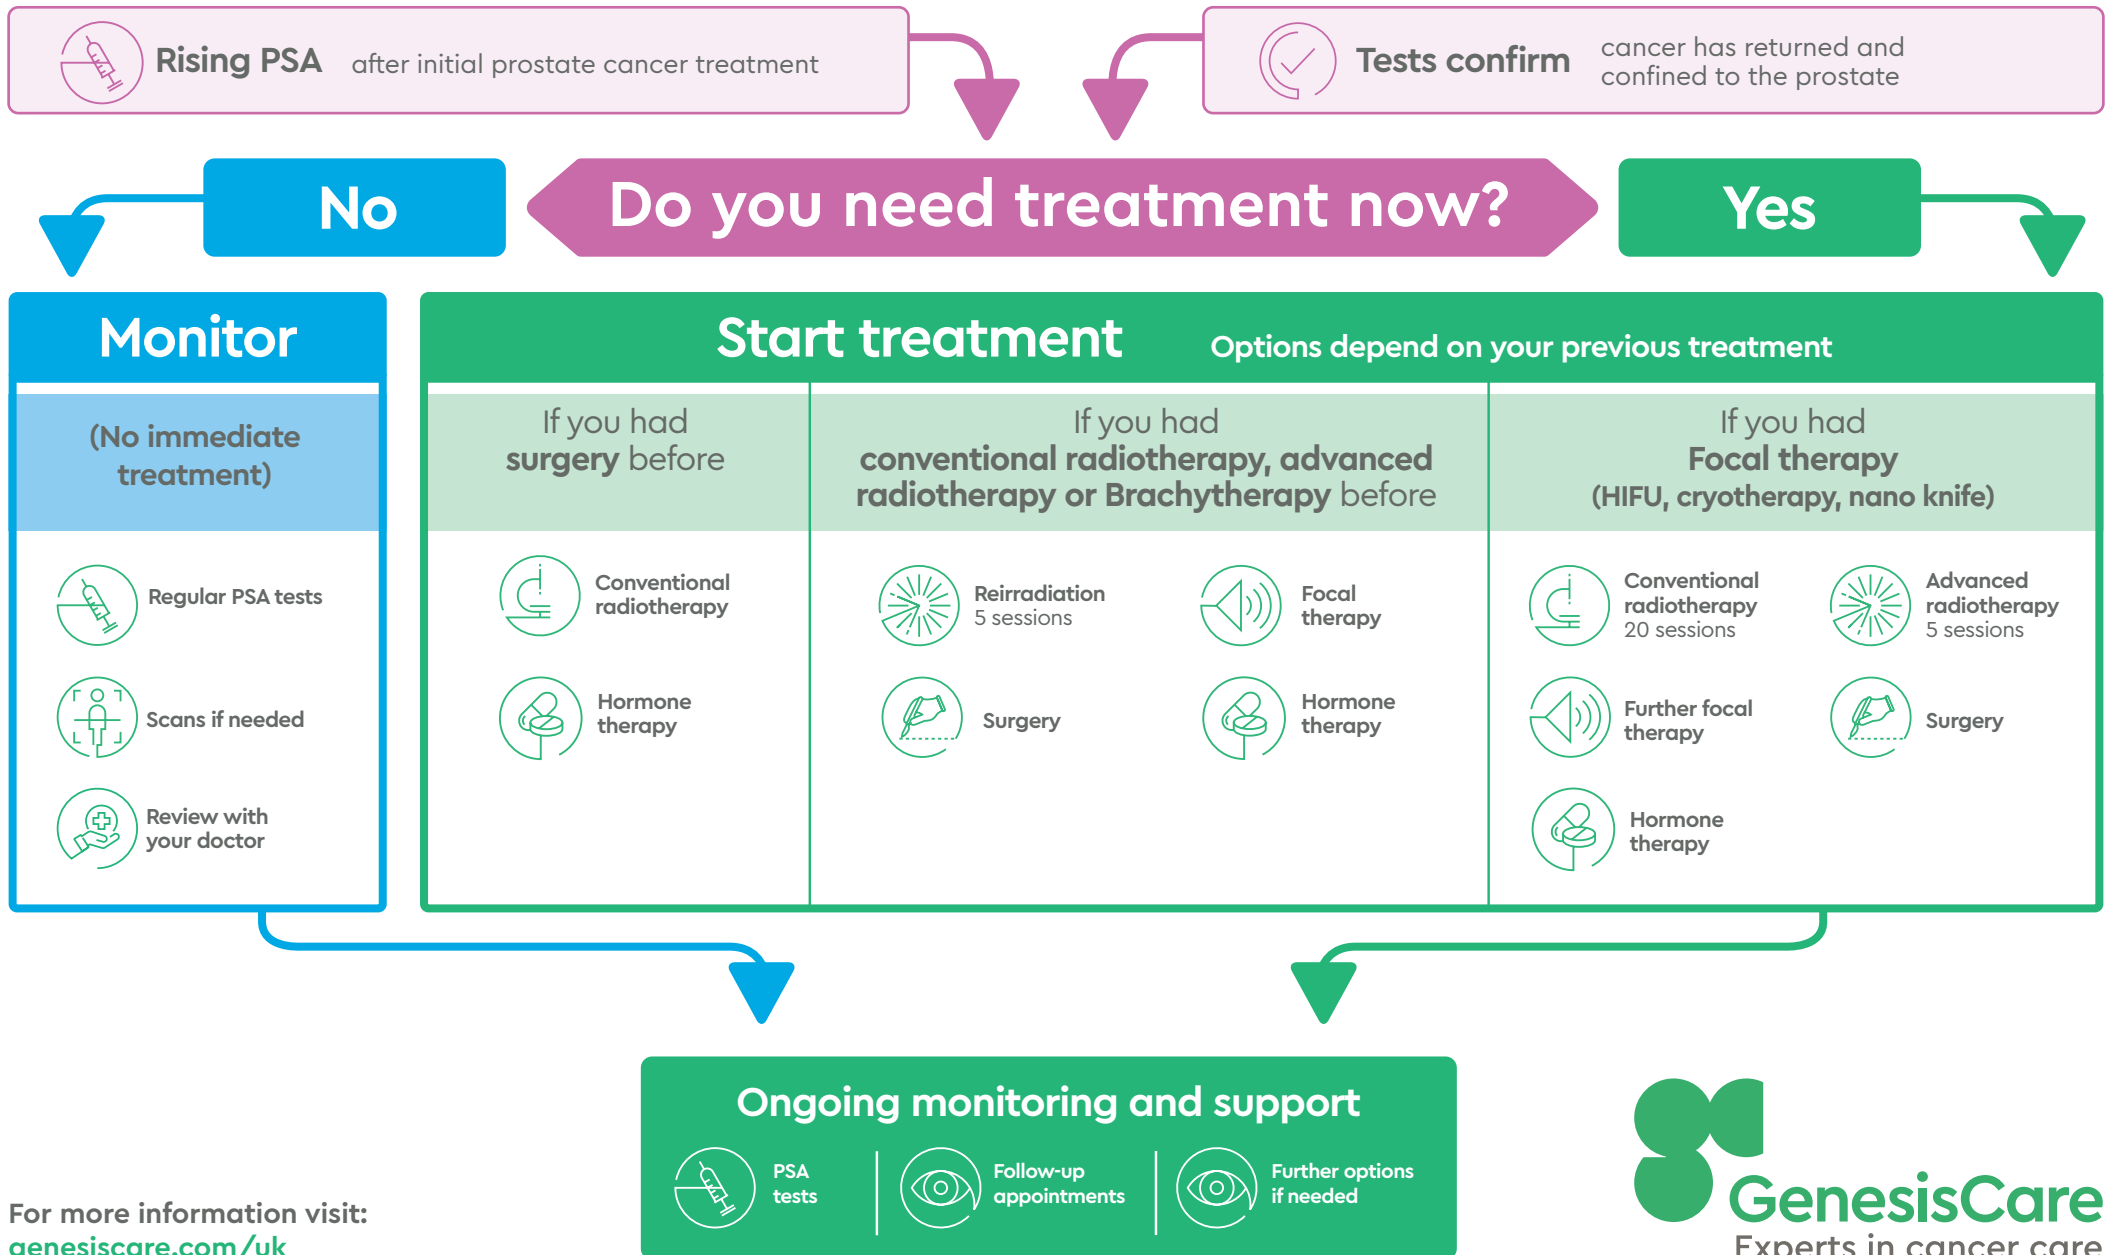

Localised Prostate Cancer – Your Treatment Pathway

A guide to your options*

Treatment options

For more information visit: genesiscare.com/uk

* For early or low/intermediate risk prostate cancer

Local Recurrence of Prostate Cancer

Understanding your options. Making choices that are right for you

For more information visit:
[genescare.com/uk](https://www.genescare.com/uk)