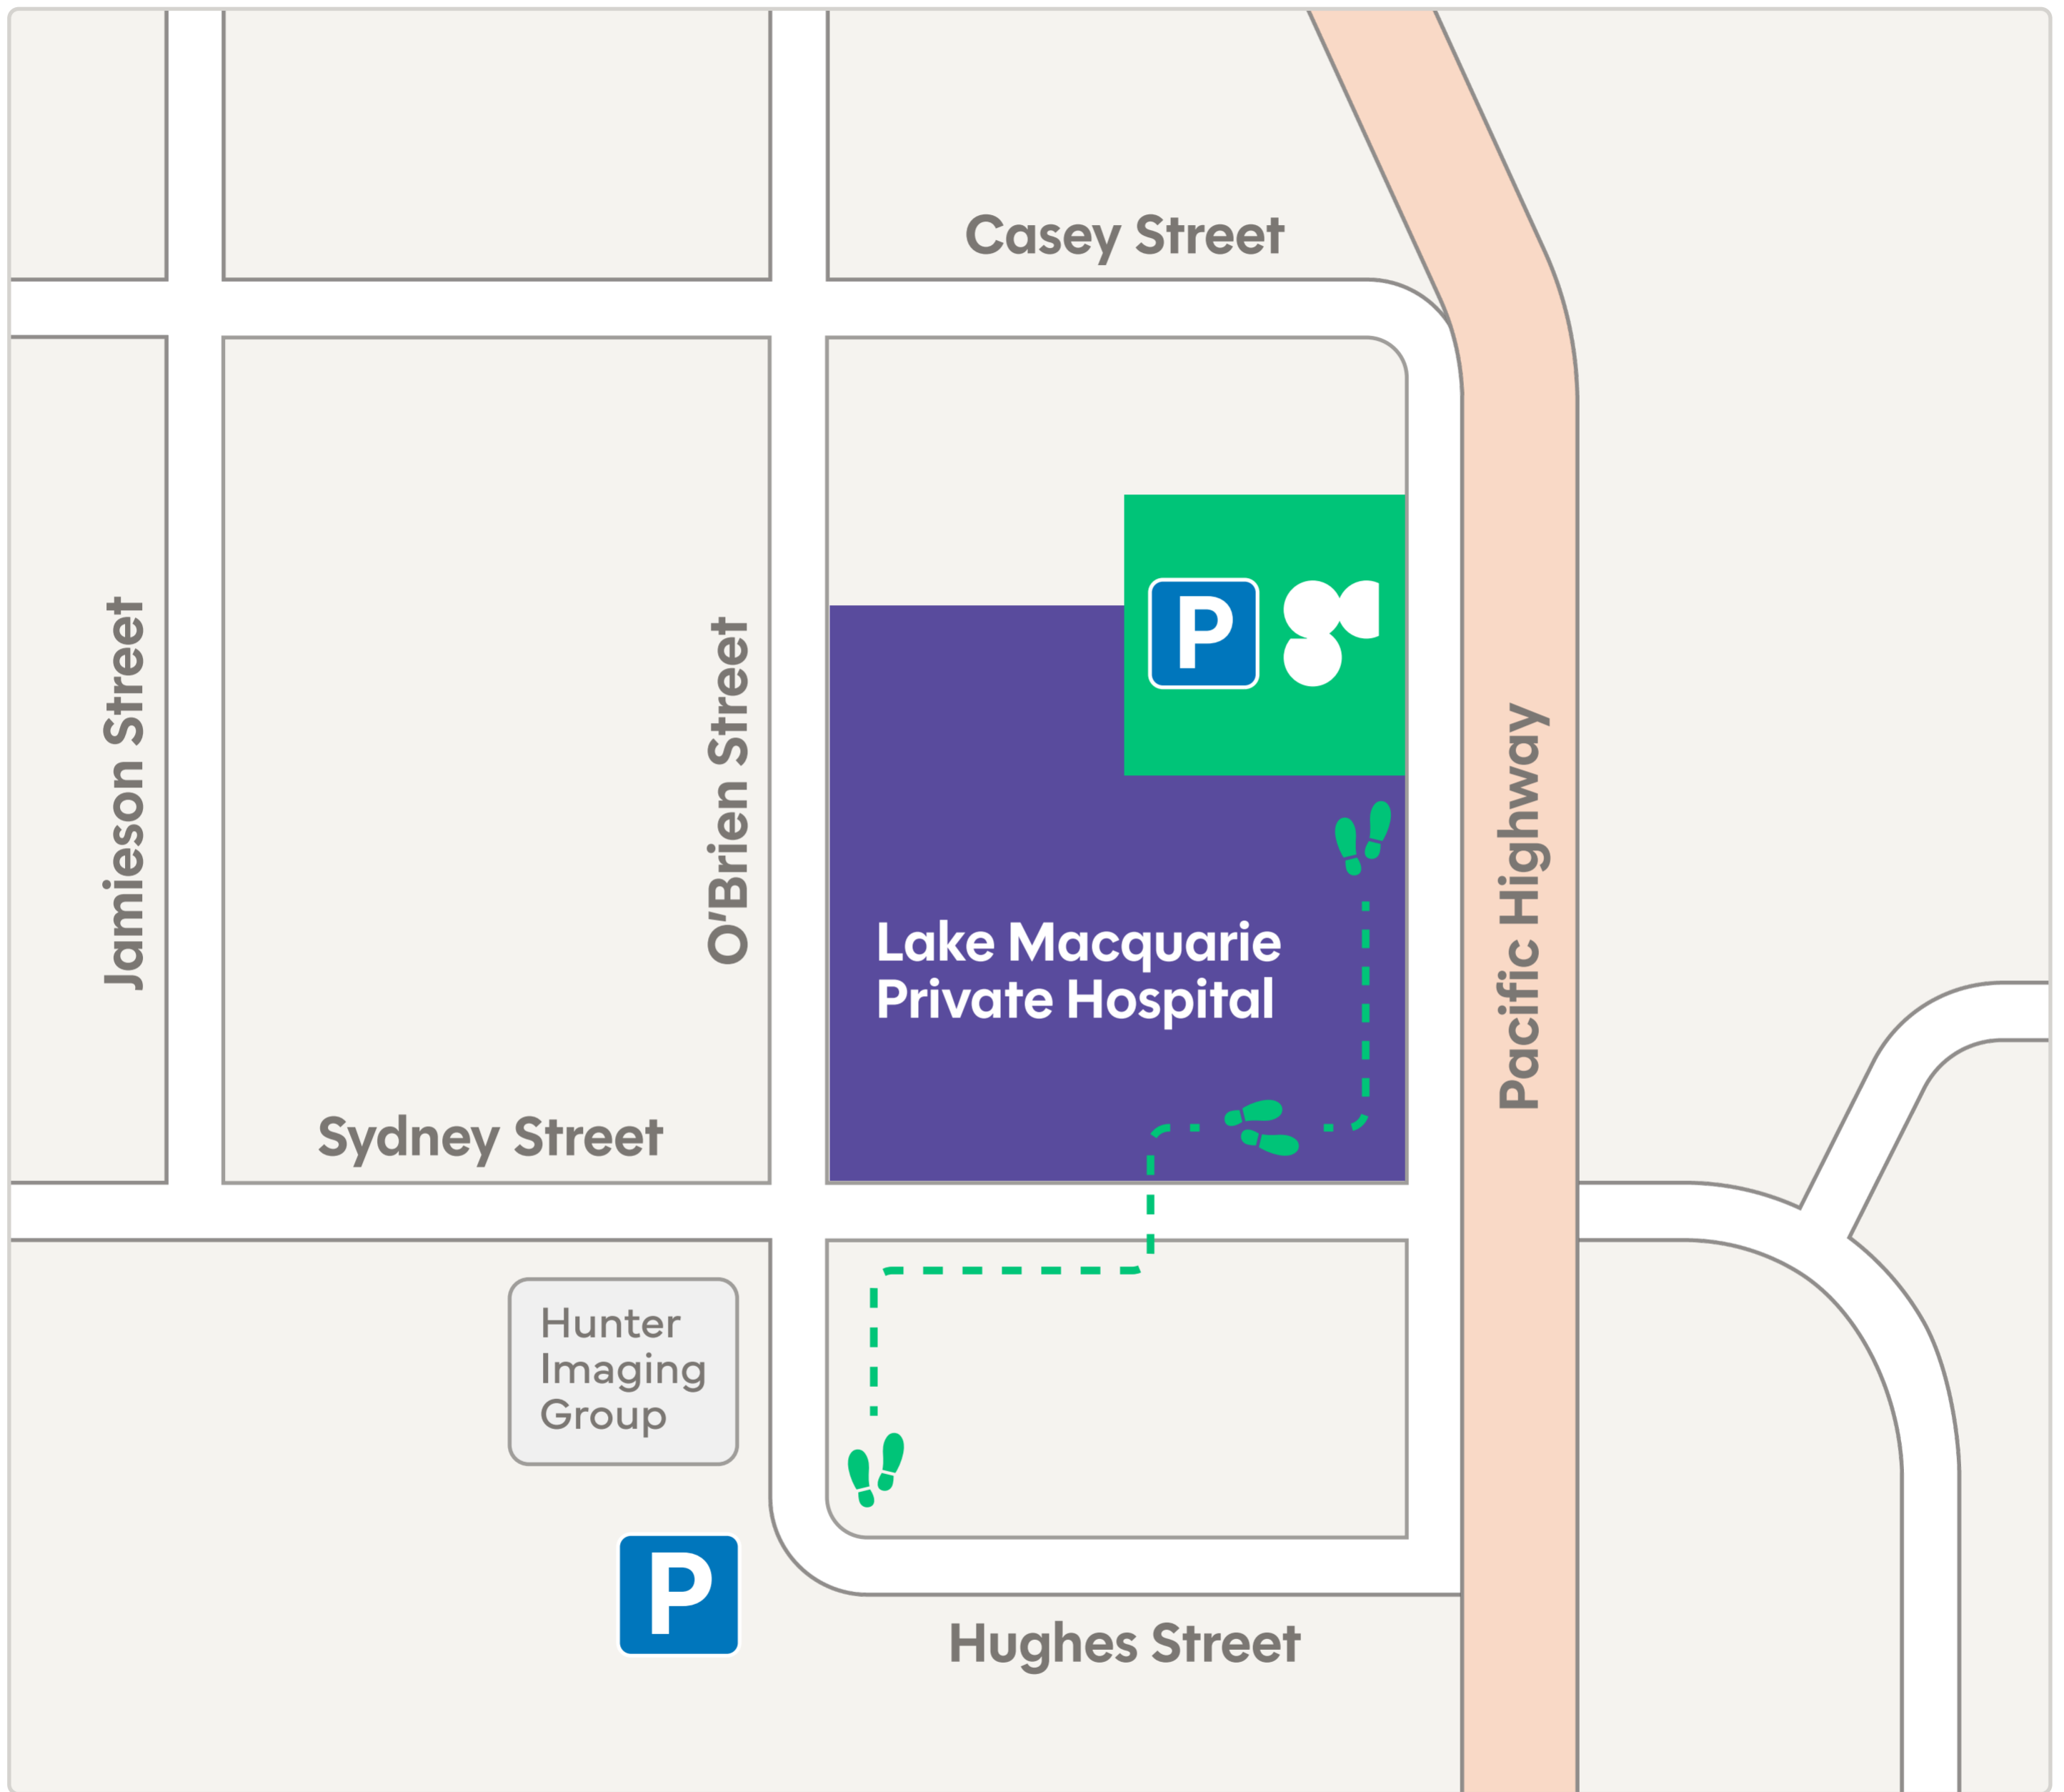

**Green spaces** GenesisCare patient parking

**Blue spaces** GenesisCare doctors parking

**Pink spaces** LMPH parking, **NO** GenesisCare parking

Additional parking can be found at the multi-storey car park on Hughes Street which is a short walk to GenesisCare via concrete footpaths.